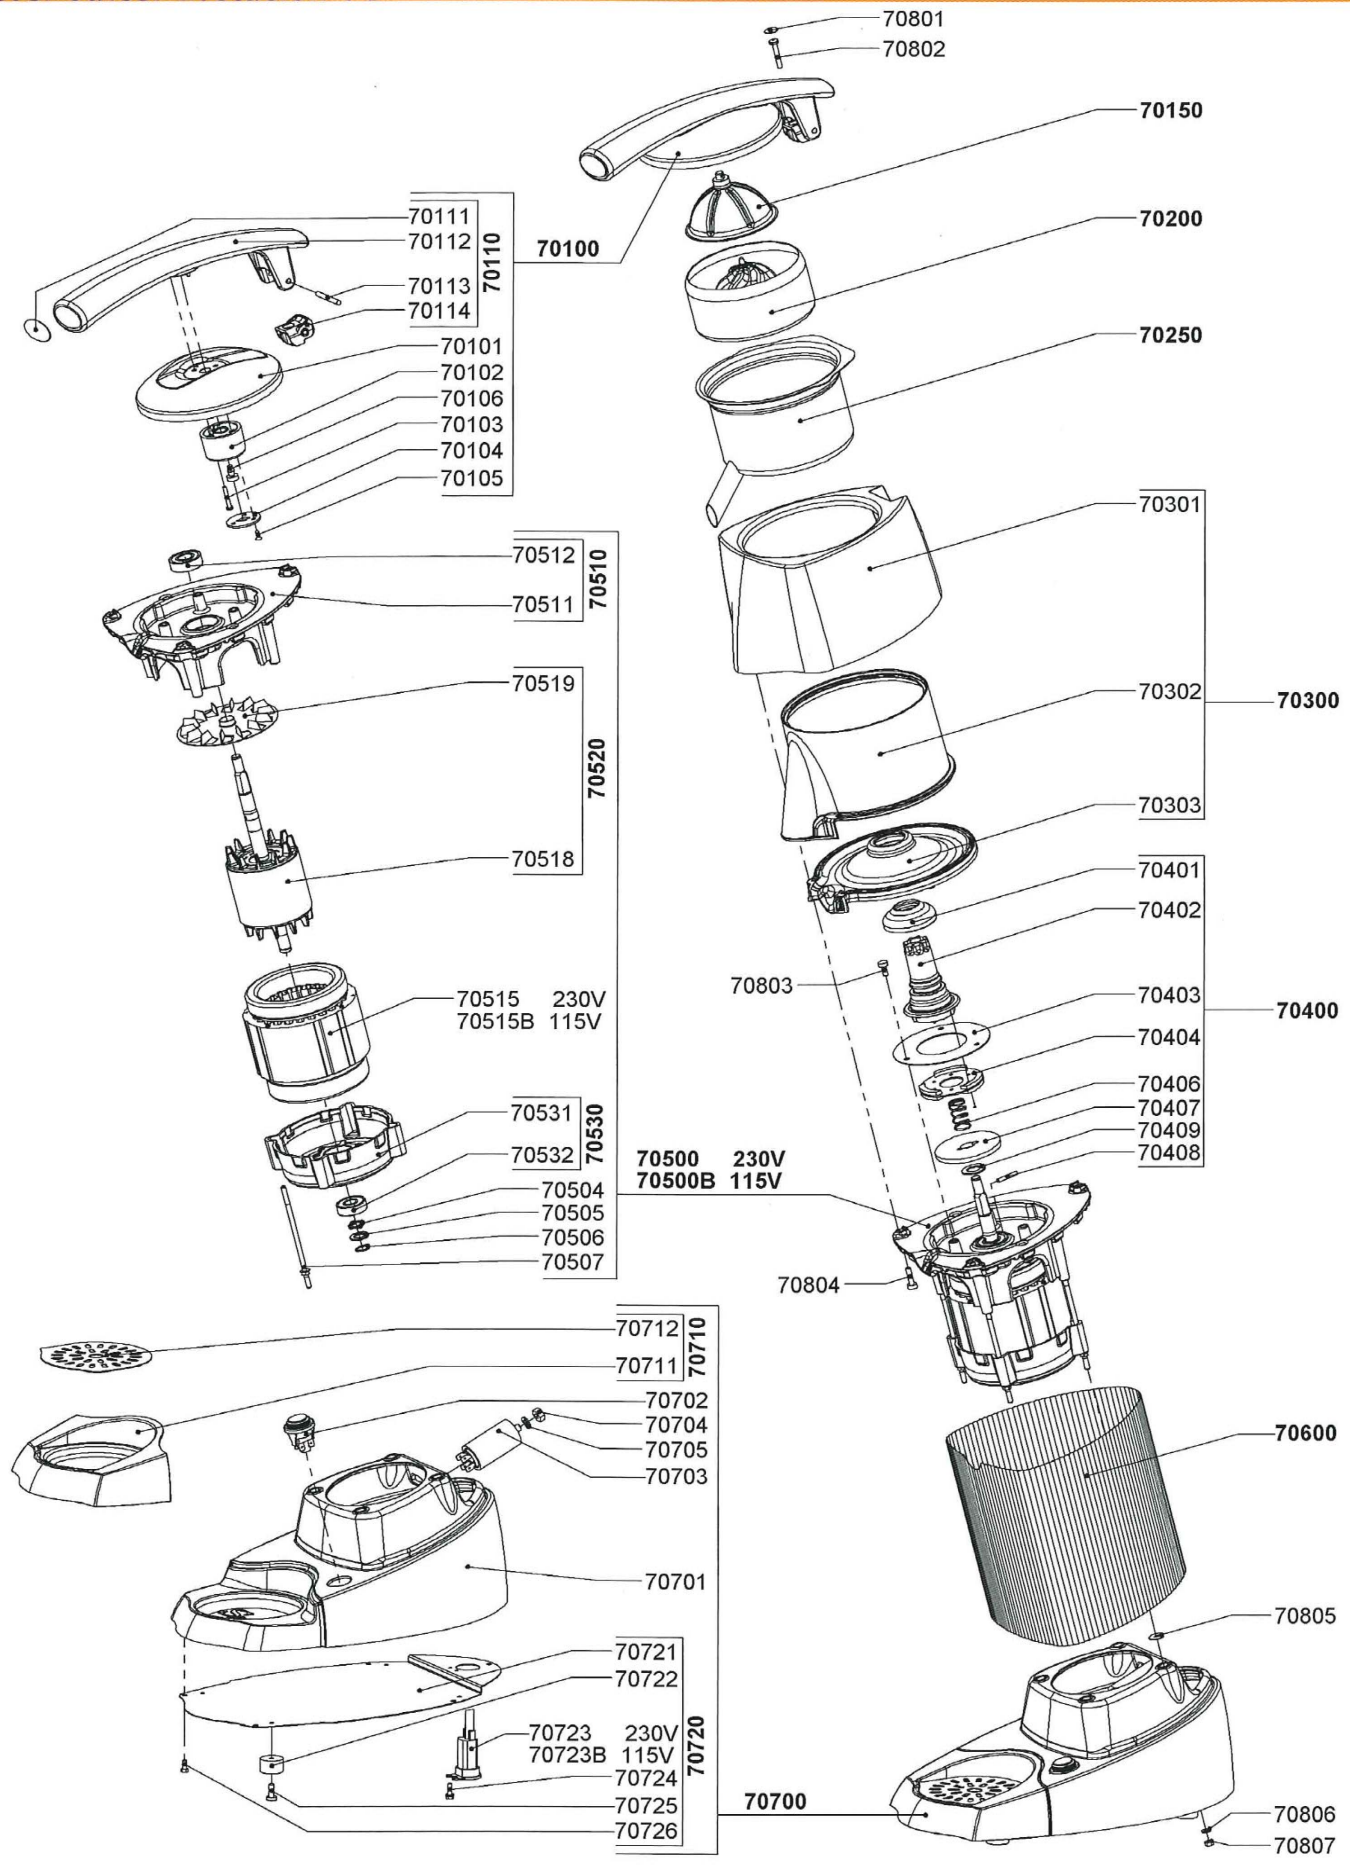

# Lever Juicer Evolution 70

Machine	Santos Code	Nisbets Code	Description
CE356	70100	N/A	COMPLETE LEVER
CE356	70101	N/A	COVER
CE356	70102	N/A	SPACER
CE356	70103	N/A	SCREW
CE356	70104	N/A	LEVER PLATE
CE356	70105	N/A	SCREW
CE356	70106	N/A	BUMPER
CE356	70110	N/A	LEVER WITH HINGE
CE356	70112	N/A	LEVER
CE356	70113	N/A	PIN
CE356	70114	N/A	LEVER HINGE
CE356	70150	N/A	STAMPED STAINLESS STEEL CUP
CE356	70200	N/A	COMPLETE SQUEEZER
CE356	70250	N/A	COMPLETE STAINLESS STEEL BOWL
CE356	70300	N/A	CUVE ASSY
CE356	70300C	N/A	CHROMED CUVE ASSY
CE356	70301	N/A	PAINTED ALUMINIUM BOWL
CE356	70301C	N/A	COMPLETE ALUMINIUM BOWL
CE356	70302	N/A	DOUBLE BOWL TOP
CE356	70303	N/A	BOTTOM OF DOUBLE BOWL
CE356	70400	N/A	COMPLETE CLUTCH
CE356	70401	N/A	DEFLECTOR
CE356	70402	N/A	COMPLETE CONE STEERING AXLE
CE356	70403	N/A	BRAKE DISK
CE356	70404	N/A	CLUTCH DISK
CE356	70405	N/A	SCREW
CE356	70406	N/A	CLUTCH SPRING
CE356	70407	N/A	CLUTCH PLATE
CE356	70408	N/A	PIN
CE356	70409	N/A	WASHER
CE356	70500	N/A	COMPLETE MOTOR
CE356	70500B	N/A	COMPLETE MOTOR 110 VOLTS
CE356	70504	N/A	ONDULATED WASHER
CE356	70505	N/A	WASHER
CE356	70506	N/A	CIRCLIP
CE356	70507	N/A	SCREW ROD H M5 x 125 Zn Auto
CE356	70510	N/A	TOP FLANGE WITH BEARING
CE356	70511	N/A	TOP FLANGE