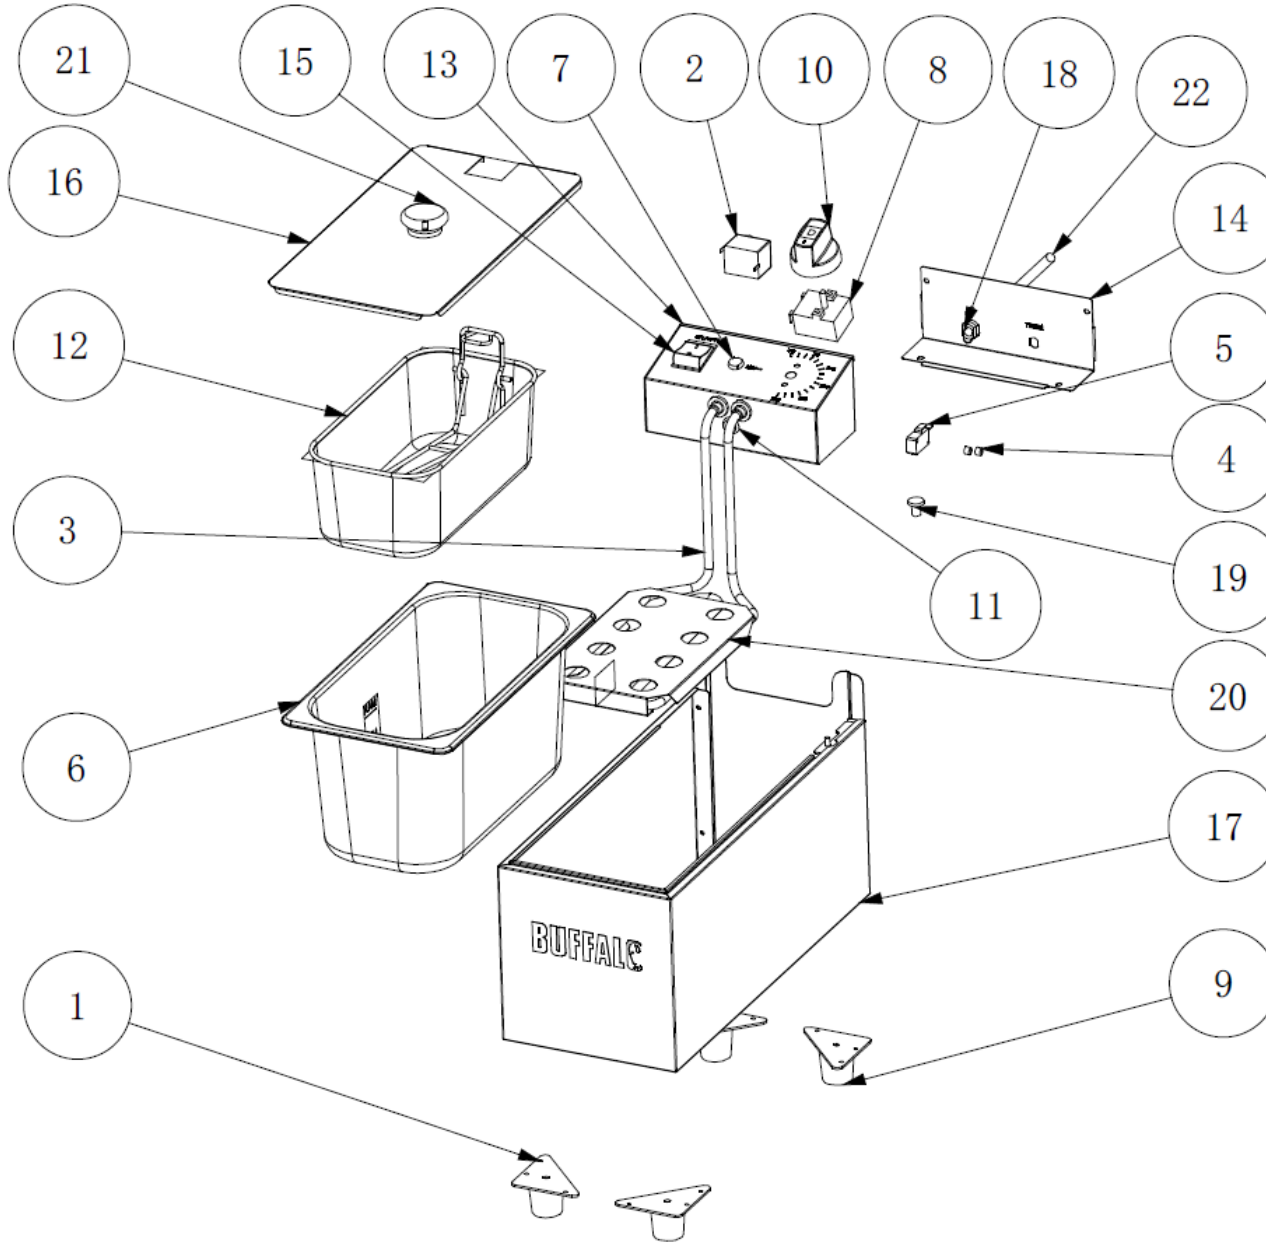

Exploded diagram and spare parts list

(FC255)

Rev.1

Machine	Explode	Code	Description
FC255 - Buffalo Single Fryer - 3Ltr	1		Triangle Plate
FC255 - Buffalo Single Fryer - 3Ltr	2	N117	Breaker
FC255 - Buffalo Single Fryer - 3Ltr	3	N280	Heating Element
FC255 - Buffalo Single Fryer - 3Ltr	4		Gasket
FC255 - Buffalo Single Fryer - 3Ltr	5	AH342	Switch
FC255 - Buffalo Single Fryer - 3Ltr	6	N279	Drip Tray Assy
FC255 - Buffalo Single Fryer - 3Ltr	7	AD585	Indicator Light
FC255 - Buffalo Single Fryer - 3Ltr	8	N116	Thermostat
FC255 - Buffalo Single Fryer - 3Ltr	9	N152	Feet
FC255 - Buffalo Single Fryer - 3Ltr	10	AK361	Knob
FC255 - Buffalo Single Fryer - 3Ltr	11		Stuffing Nut
FC255 - Buffalo Single Fryer - 3Ltr	12	N282	Basket
FC255 - Buffalo Single Fryer - 3Ltr	13		Electrical Box Assy.
FC255 - Buffalo Single Fryer - 3Ltr	14		Electrical Box Assembly
FC255 - Buffalo Single Fryer - 3Ltr	15		Handle
FC255 - Buffalo Single Fryer - 3Ltr	16	AC841	Cover Assembly
FC255 - Buffalo Single Fryer - 3Ltr	17		Main Body Assy.
FC255 - Buffalo Single Fryer - 3Ltr	18	AH040	Switch
FC255 - Buffalo Single Fryer - 3Ltr	19		Bushing
FC255 - Buffalo Single Fryer - 3Ltr	20		Teflon Stick
FC255 - Buffalo Single Fryer - 3Ltr	21		Baffle Assy
FC255 - Buffalo Single Fryer - 3Ltr	22		Power Cord